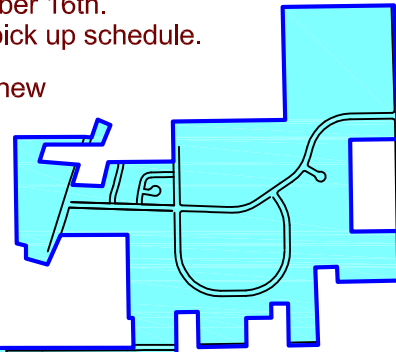

CITY OF NEW LONDON

2018 Fall Leaf and Brush Pickup Schedule

The City of New London will conduct its **ANNUAL FALL LEAF/BRUSH PICK-UP** beginning October 8th through November 16th.

Please refer to the map below for the weekly pick up schedule.

ATTENTION: We have changed our procedures!!! We have a new way of picking things up.

Leaves - Please place your loose leaves **in the curb line**. Any bags **MUST BE BIODEGRADABLE!**

Brush - **Must** be cut into 4 ft. lengths, no more than 6 ft., and left behind the curb **BUT** cross-ways to the curb (perpendicular).

BRUSH AND REFUSE DROP OFF LOCATIONS ARE FOR RESIDENTS ONLY!!