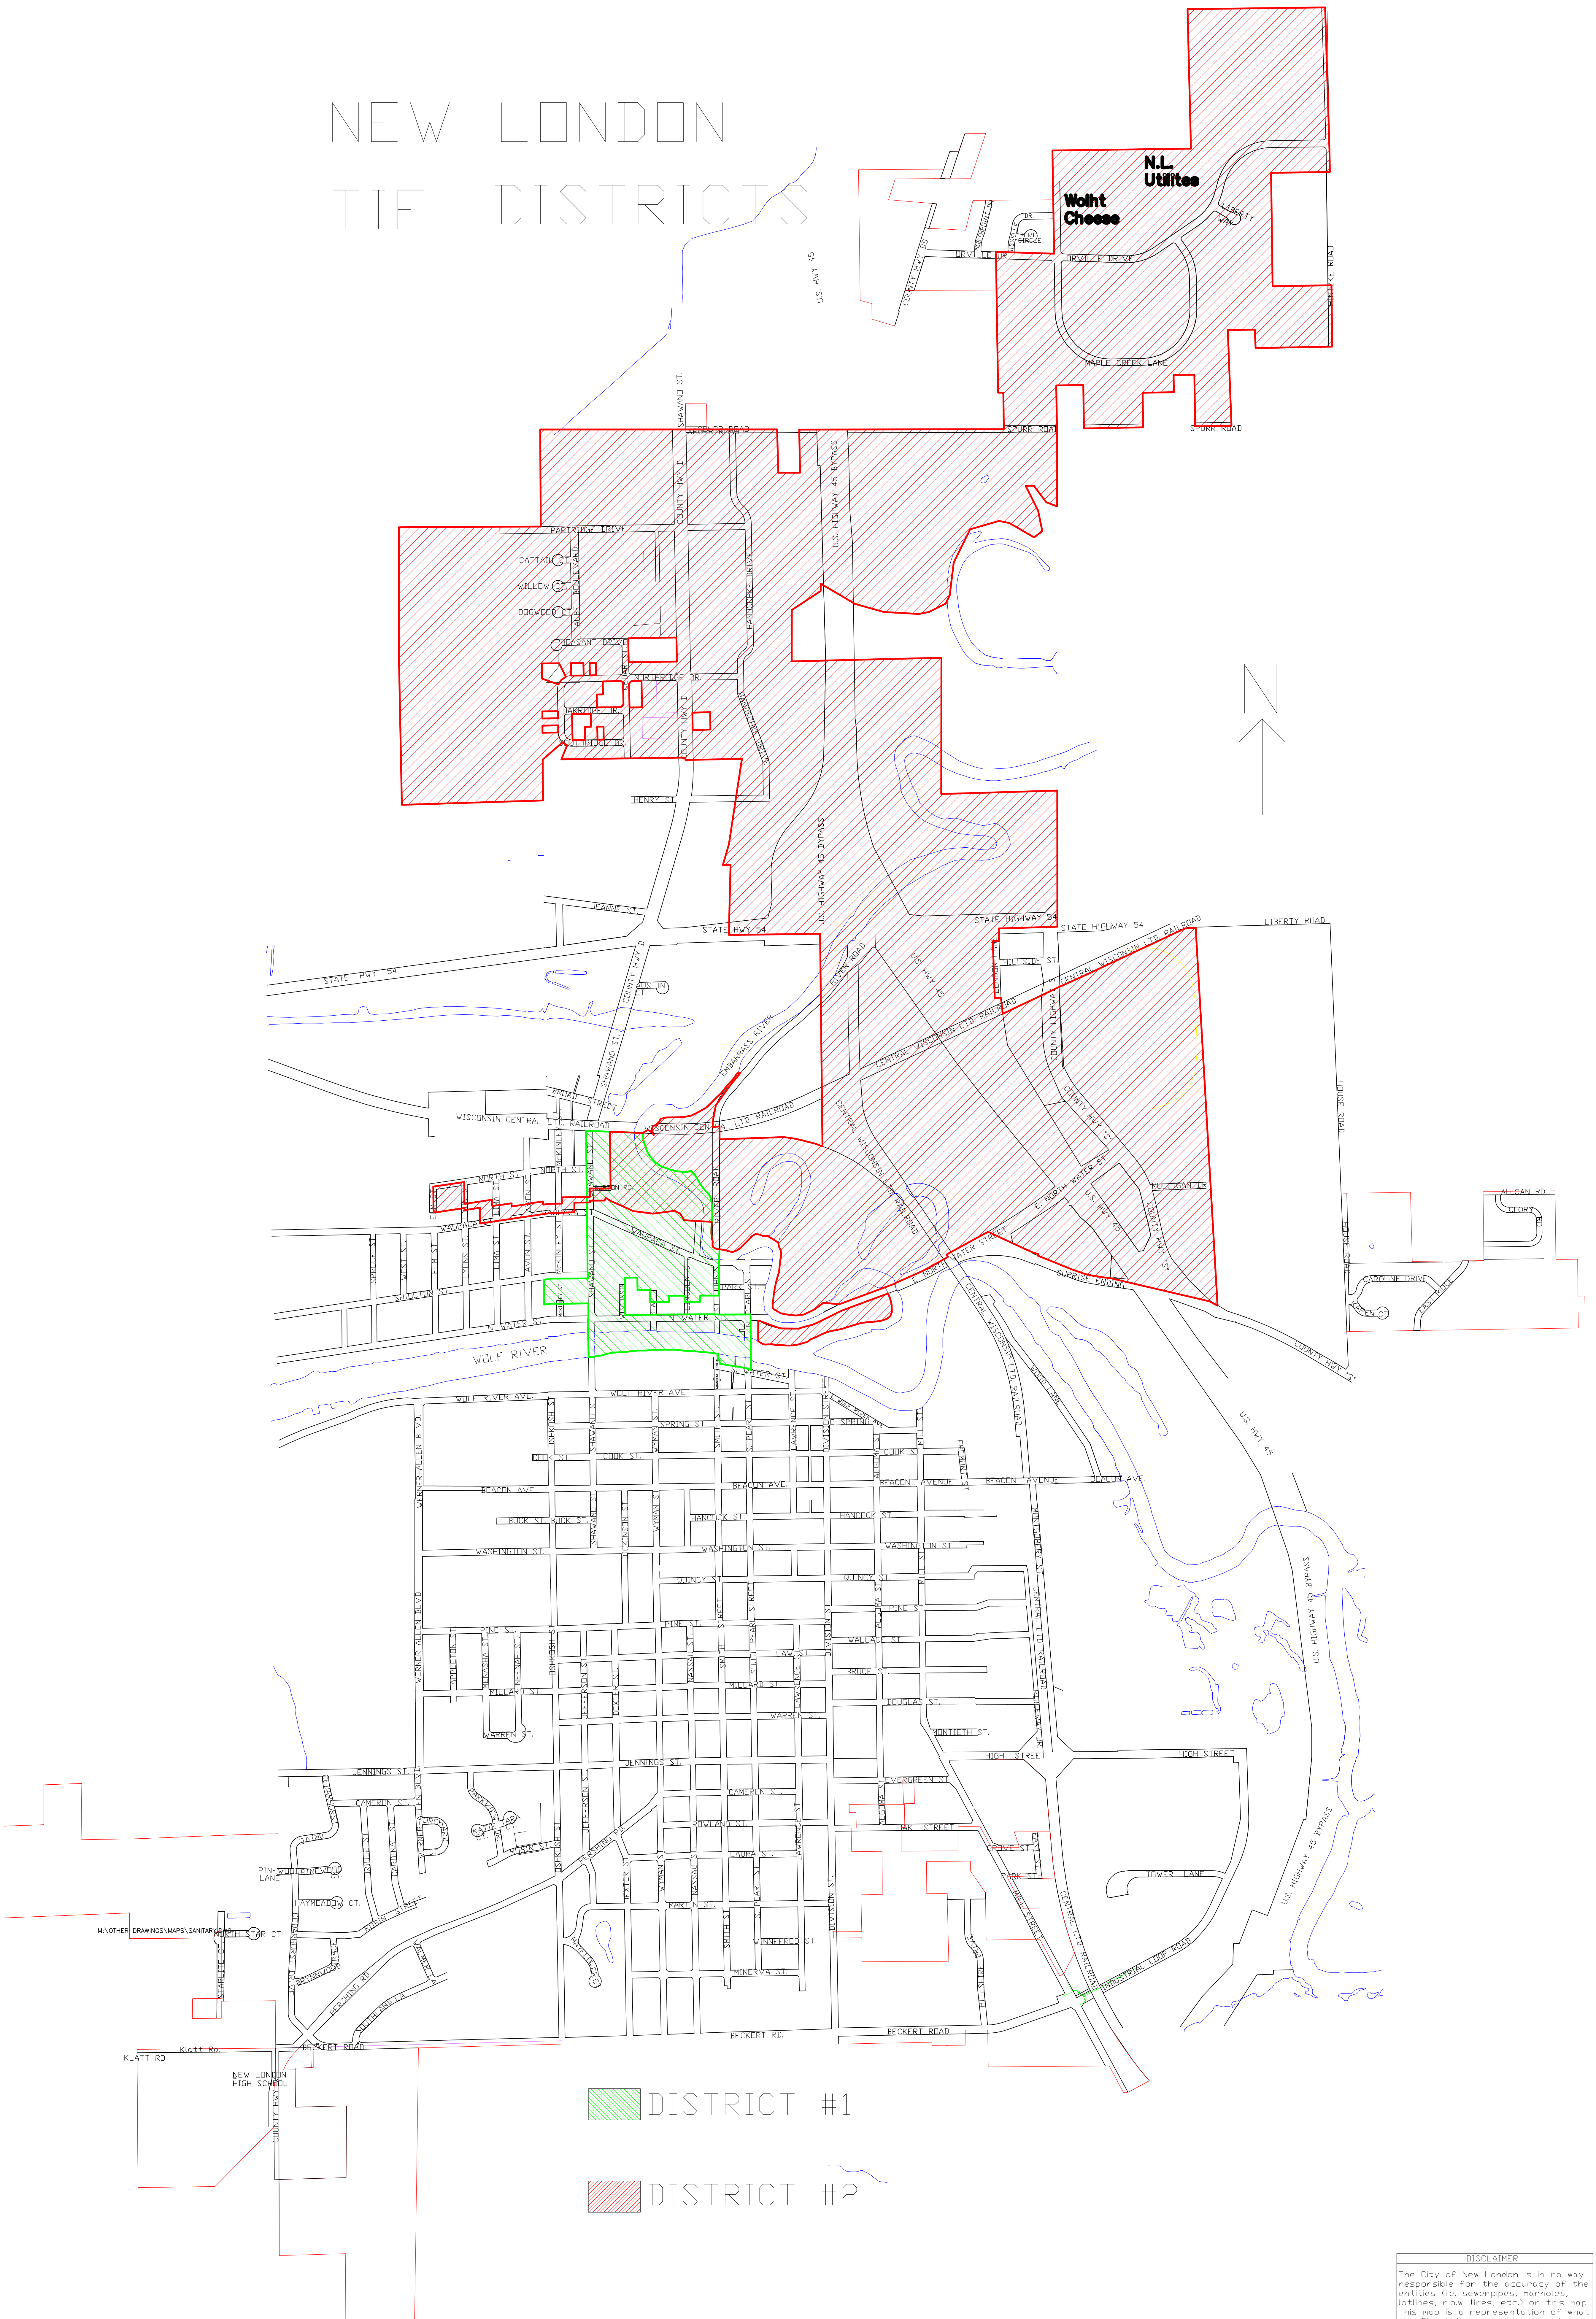

NEW LONDON TIF DISTRICTS

- DISTRICT #1
- DISTRICT #2