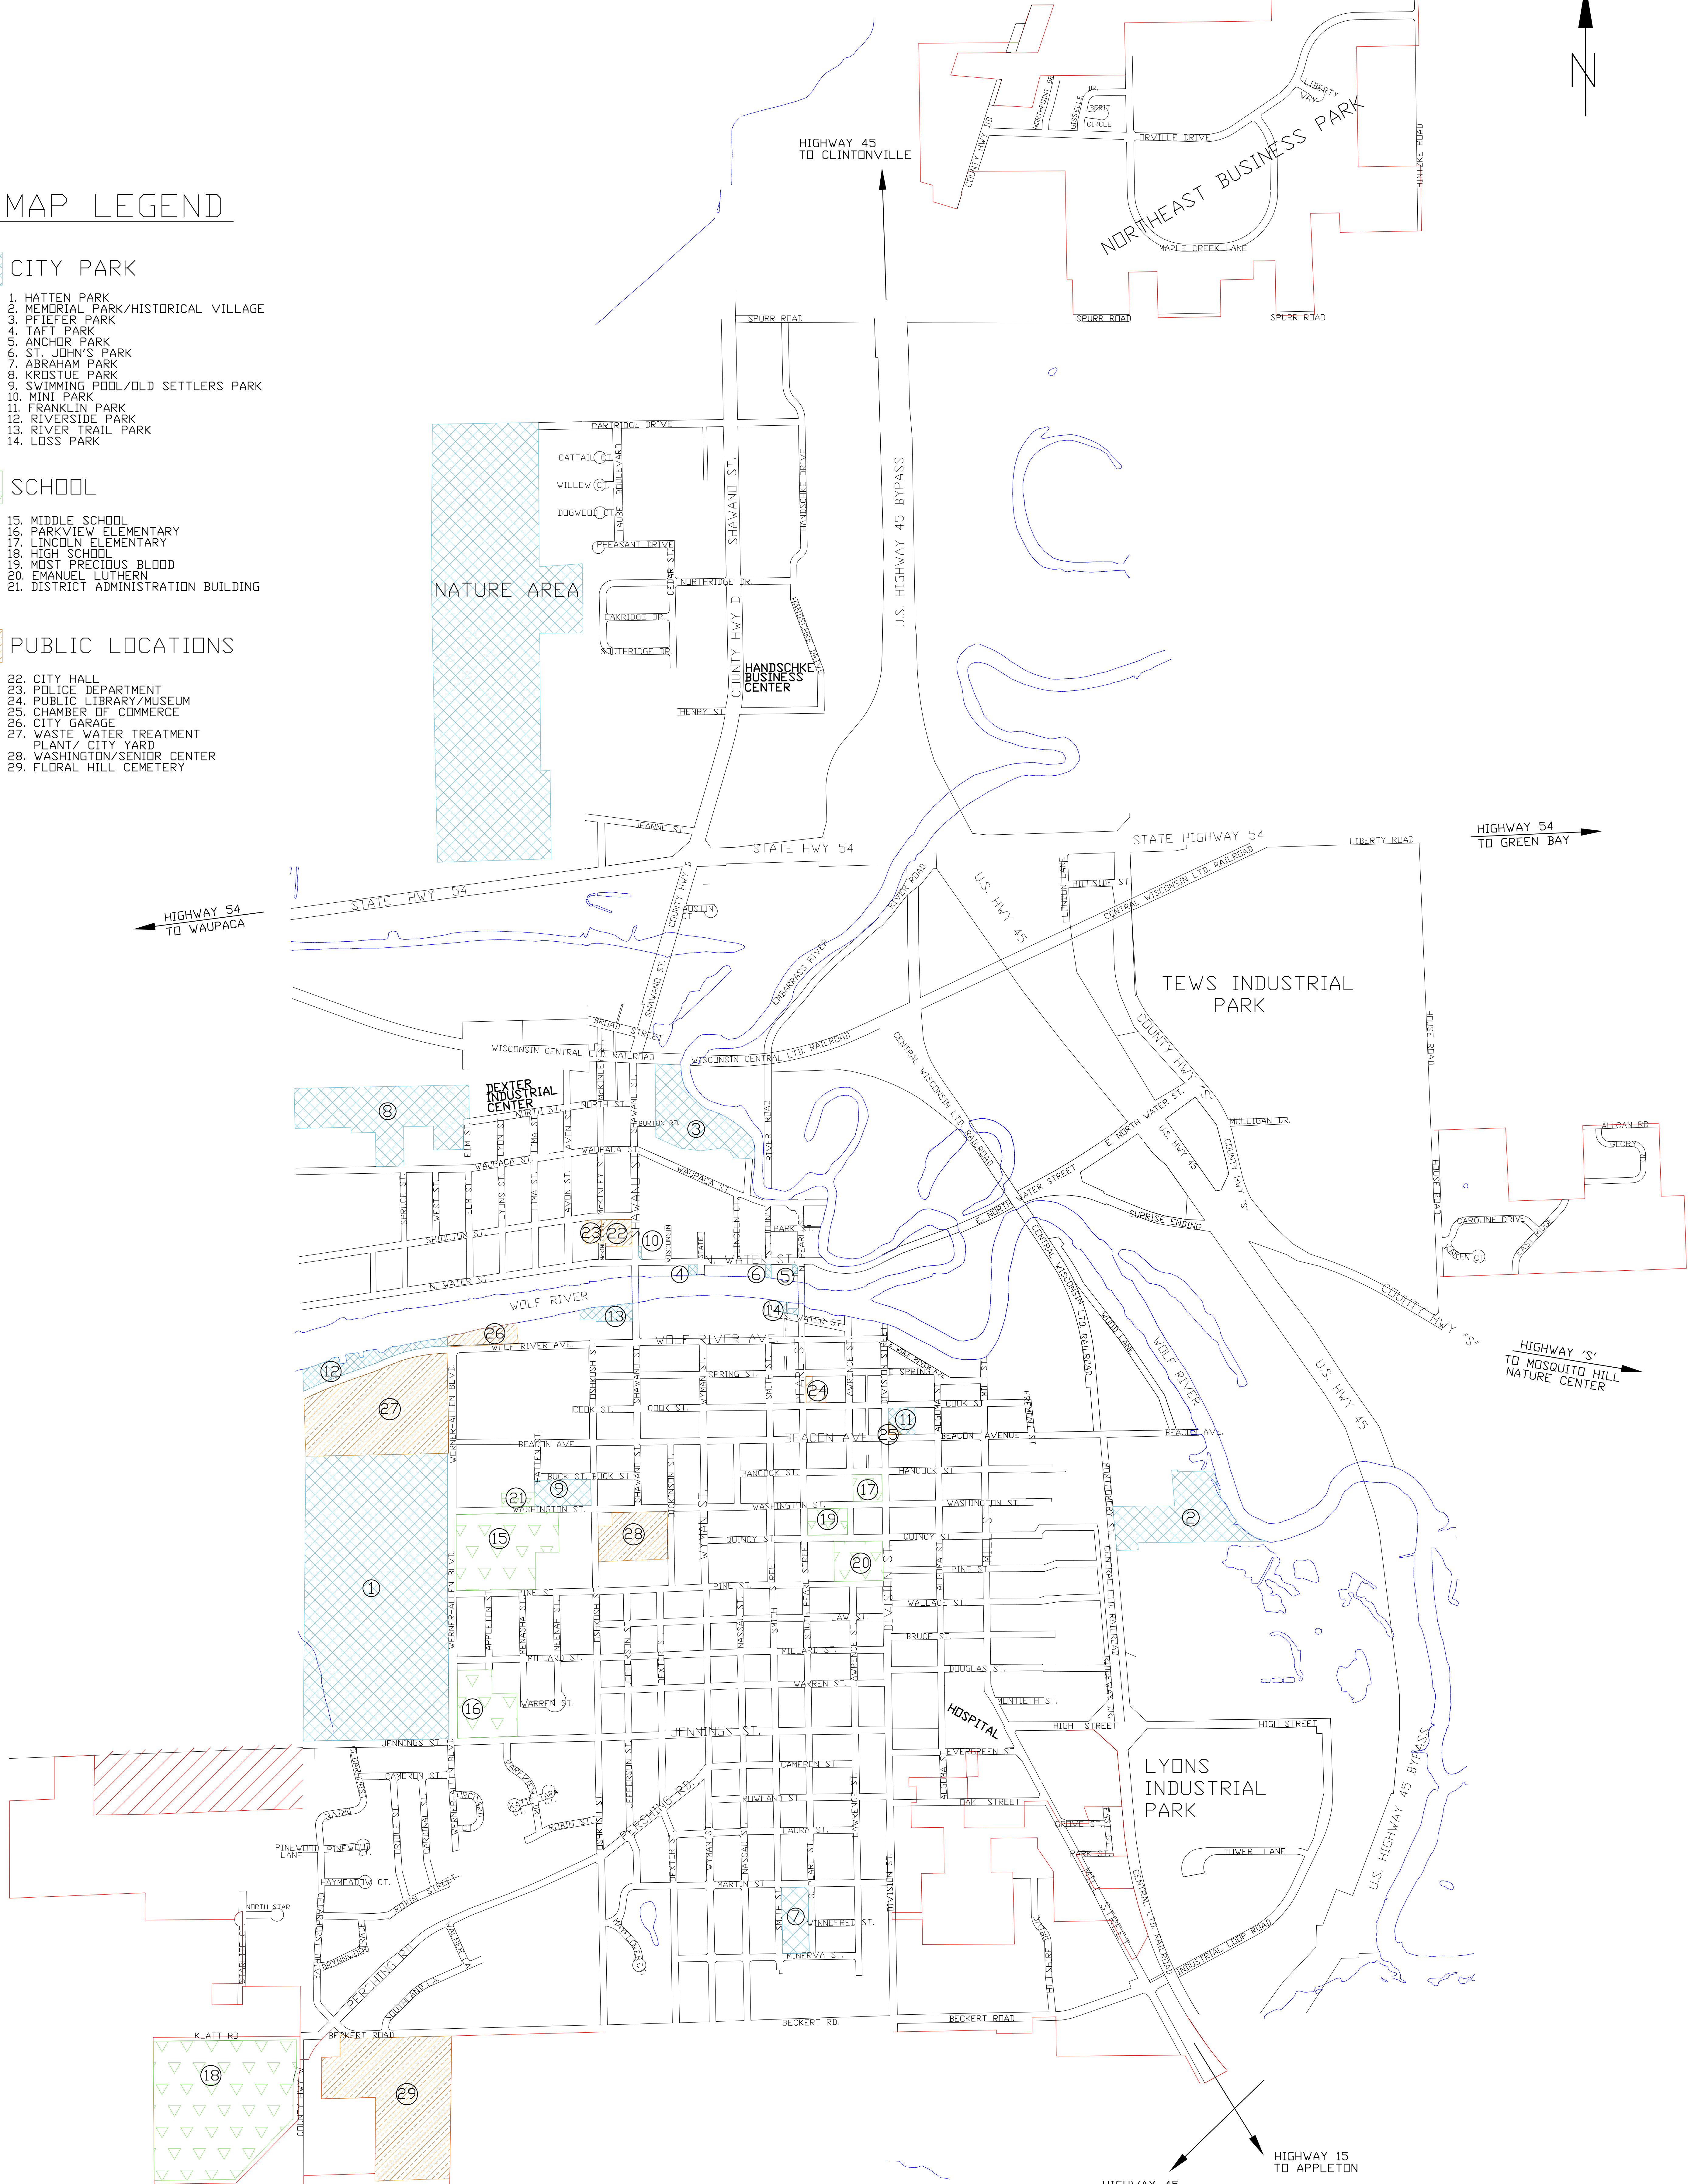

CITY OF NEW LONDON

MAP LEGEND

CITY PARK

1. HATTEN PARK
2. MEMORIAL PARK/HISTORICAL VILLAGE
3. PFEIFER PARK
4. TAFT PARK
5. ANCHOR PARK
6. ST. JOHN'S PARK
7. ABRAHAM PARK
8. KRISTIE PARK
9. SWIMMING POOL/OLD SETTLERS PARK
10. MINI PARK
11. FRANKLIN PARK
12. RIVERSIDE PARK
13. RIVER TRAIL PARK
14. LOSS PARK

SCHOOL

15. MIDDLE SCHOOL
16. PARKVIEW ELEMENTARY
17. LINCOLN ELEMENTARY
18. HIGH SCHOOL
19. MOST PRECIOUS BLOOD
20. EMANUEL LUTHERN
21. DISTRICT ADMINISTRATION BUILDING

PUBLIC LOCATIONS

22. CITY HALL
23. POLICE DEPARTMENT
24. PUBLIC LIBRARY/MUSEUM
25. CHAMBER OF COMMERCE
26. CITY GARAGE
27. WASTE WATER TREATMENT PLANT/CITY YARD
28. WASHINGTON/SENIOR CENTER
29. FLORAL HILL CEMETERY