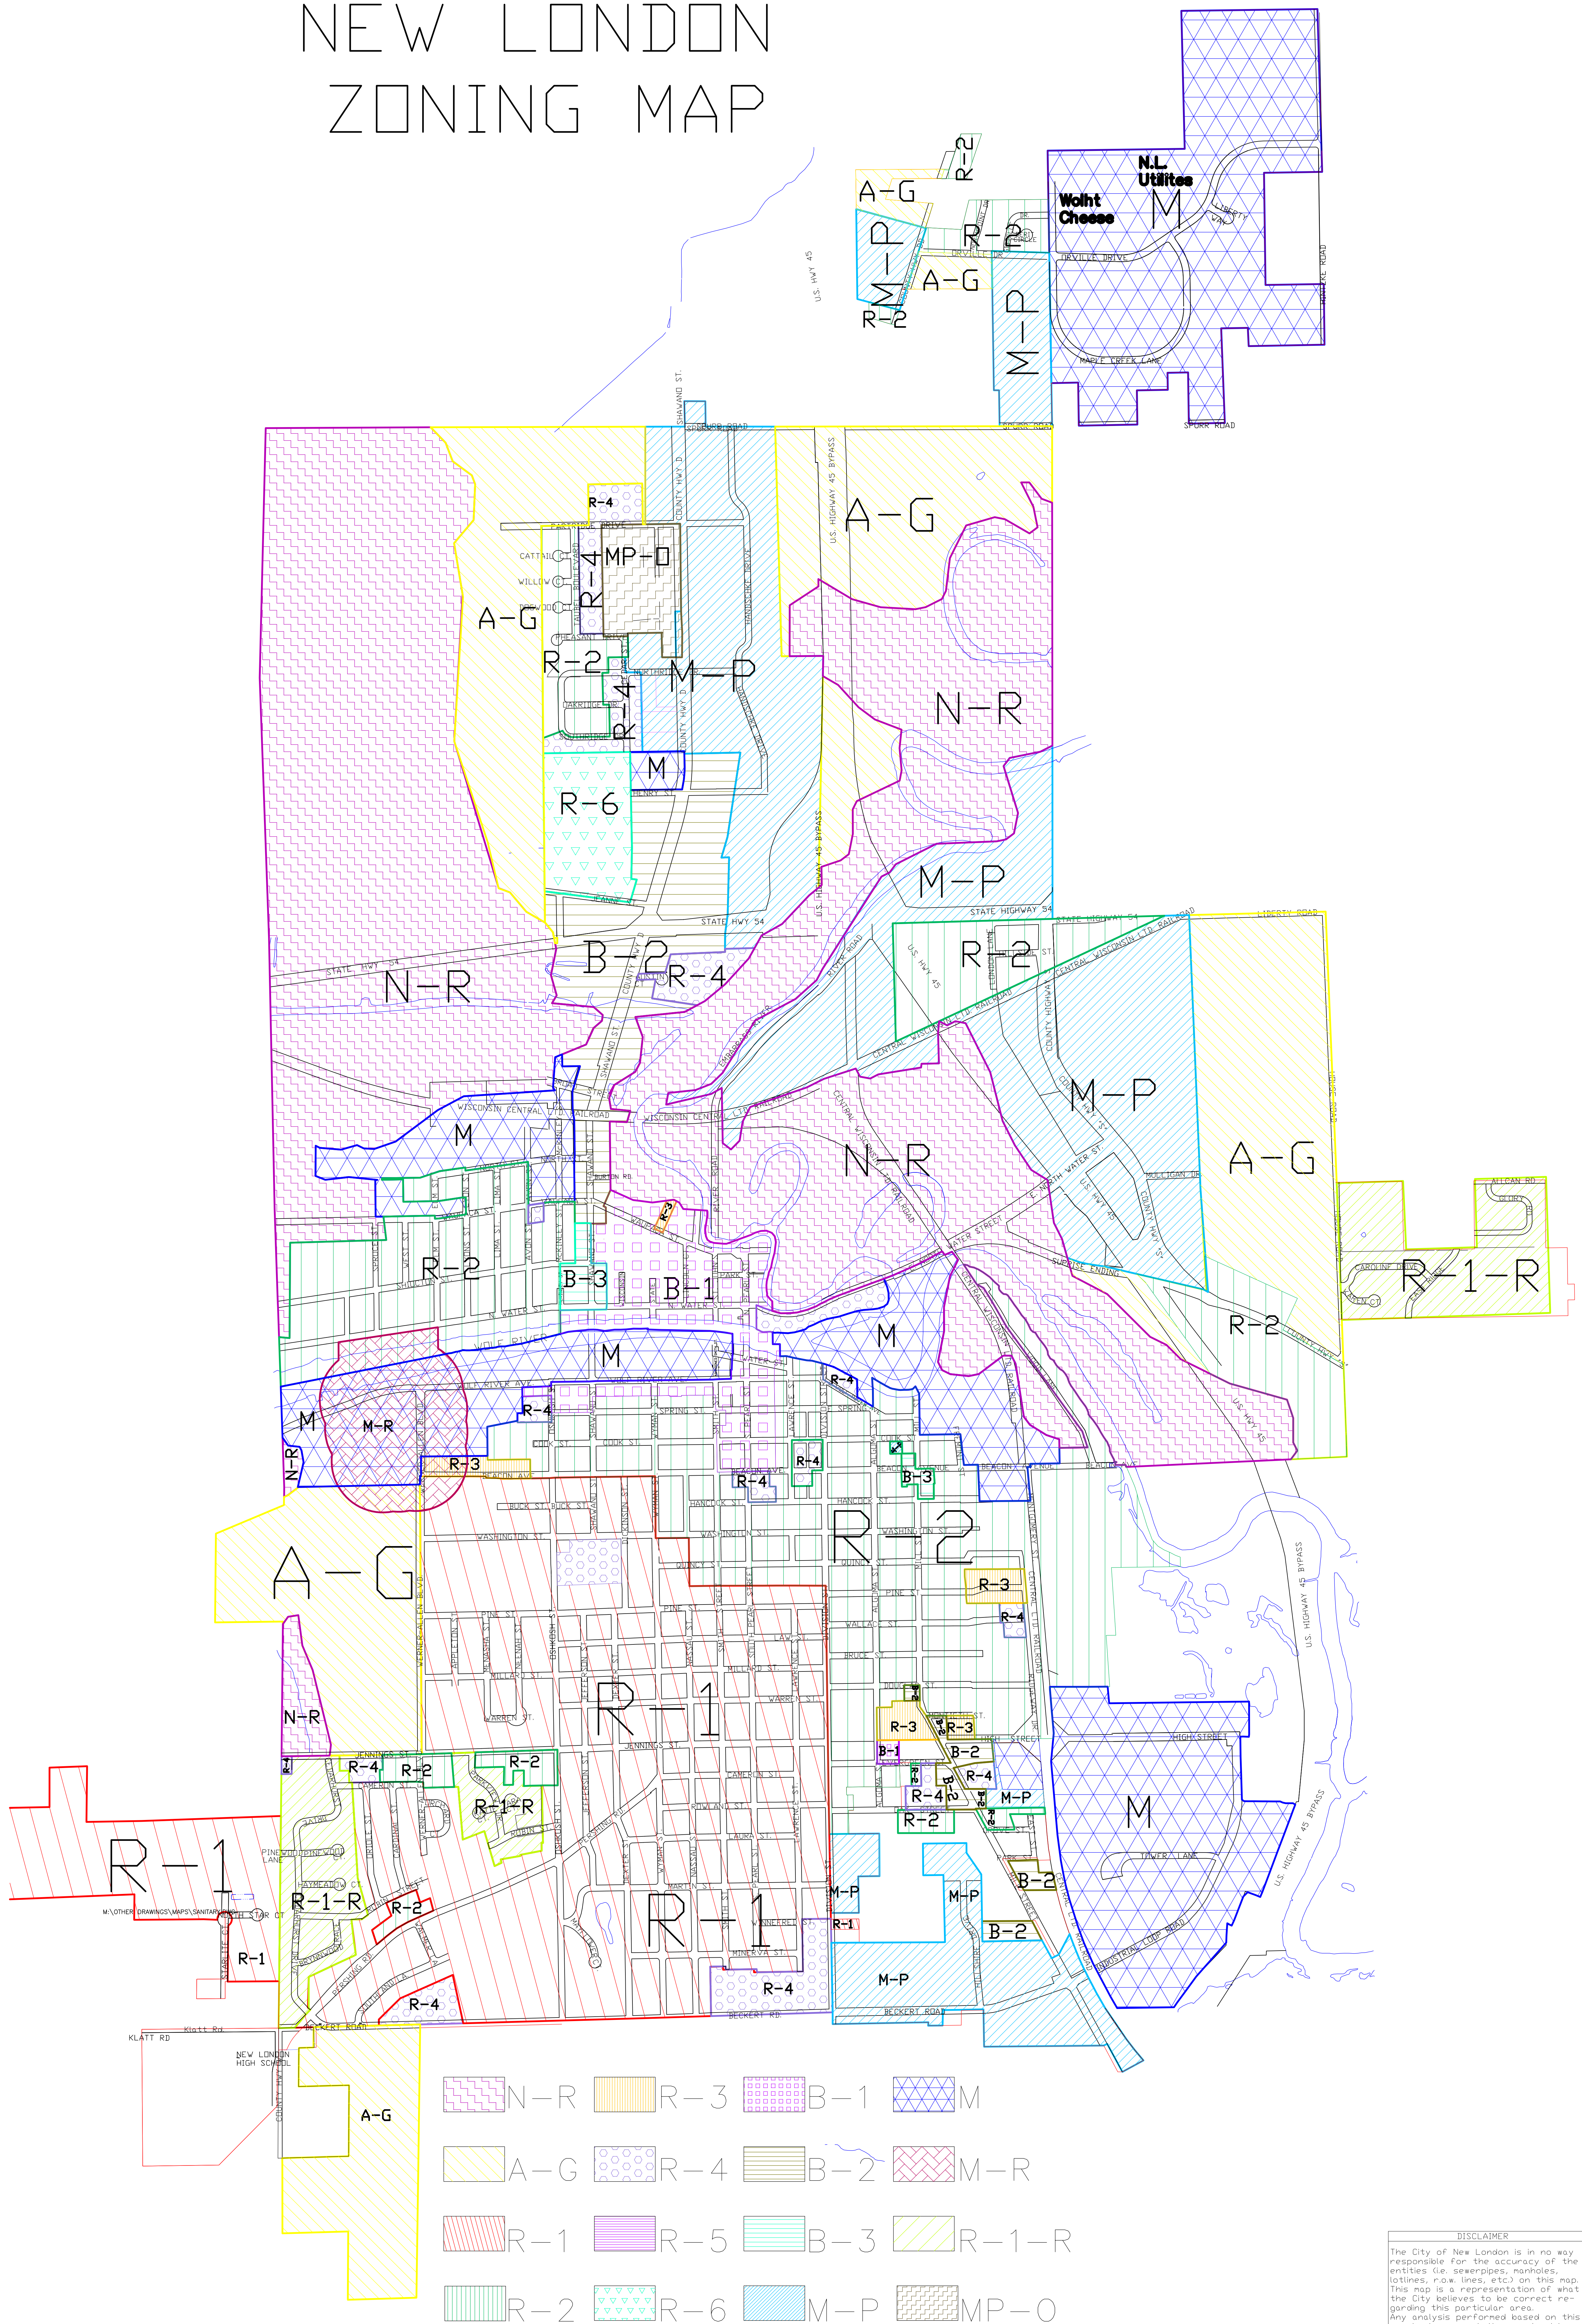

NEW LONDON ZONING MAP